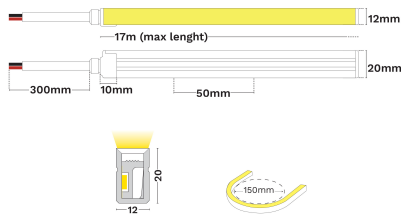

COMPATIBLE WITH

— On/Off Driver: N/A

— Triac Driver: N/A

— Dali Driver: N/A

GENERAL INFORMATION

Product Code	9540019
Product Category	Neon Flex
Product Family	Gomu 12X20
Mounting Location	N/A
Application Environment	Outdoor

DIMENSION & WEIGHT

LxWxH (cm)	L:1m 12x20 mm
Cut out (cm)	N/A
Weight (Kgr)	N/A

MATERIAL & COLOR

Product Color	N/A
Body Material	Silicone
Cover Material	N/A

APPLICATION & MOUNTING

Ambient Working Temp.	45 C
Type of Protection	IP67
Protection Class IK	IK08
Dimmable	Yes
Type of Dimming (Optional)	Triac/Dali
Mounting type	N/A
Mounting Depth (cm)	N/A
Led Module Replaceable	No
Light Source	Led
Adjustable	No

NOVA LUCE S.A

Schimatari Viotias
32009, Greece

+30 22620 58 121
+30 22620 56 743

info@novaluce.com
www.novaluce.com