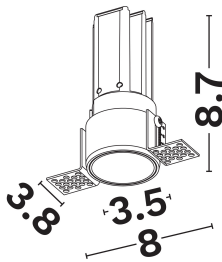

NOVA LUCE

PRODUCT DATASHEET

Version: 001

PRODUCT PHOTOGRAPH

TECHNICAL DRAWING

COMPATIBLE WITH

— On/Off Driver: 9030686

— Triac Driver: 9844008(Remote)

— Dali Driver: 9621523

GENERAL INFORMATION

Product Code	9030684
Product Category	Downlights
Product Family	Dash
Mounting Location	Ceiling
Application Environment	Indoor

DIMENSION & WEIGHT

LxWxH (cm)	D:3.8 H:8.7
Cut out (cm)	4,5
Weight (Kgr)	N/A