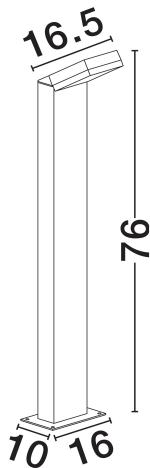

NOVA LUCE

PRODUCT DATASHEET

Version: 001

PRODUCT PHOTOGRAPH

TECHNICAL DRAWING

GENERAL INFORMATION

Product Code	9971478
Collection	Outdoor
Product Category	Bollard
Product Family	Farge
Mounting Location	Ground
Application Environment	Outdoor
Specifications	N/A

DIMENSION & WEIGHT

LxWxH (cm)	L:16.5 W:10 H:76 cm
Cut out (cm)	N/A
Weight (Kgr)	1.23

MATERIAL & COLOR

Product Color	Dark Anthracite
Body Material	Aluminium & Acrylic

APPLICATION & MOUNTING

Ambient Working Temp.	Max 45 oC
Type of Protection	IP65
Dimmable	No
Type of Dimming	N/A
Mounting type	Surface
Mounting Depth (cm)	N/A
Led Module Replaceable	No
Light Source	LED

Power (Nominal)	12w
Input voltage (Nominal)	220-240Vac
Mains Frequency	50/60Hz

PHOTOMETRICAL DATA

Luminous Flux	703lm
Color Temperature	3000K
Light Color (Designation)	Warm White

WARRANTY

Warranty	3 Years
----------	----------------