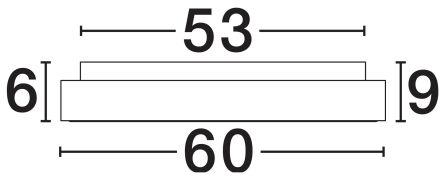

GENERAL INFORMATION

Product Code	9853042
Collection	Indoor
Product Category	Ceiling
Product Family	Rando Smart
Mounting Location	Wall
Application Environment	Indoor
Specifications	N/A

DIMENSION & WEIGHT

LxWxH (cm)	D: 60 H: 9
Cut Out (cm)	N/A
Weight (Kgr)	4.29

MATERIAL & COLOR

Product Color	Sandy Black
Body Material	Aluminium & Acrylic

APPLICATION & MOUNTING

Ambient Working Temp.	Max 45°C
Type of Protection	IP20
Dimmable	Yes
Type of Dimming	Triac
Mounting type	Surface
Mounting Depth (cm)	N/A
Led Module Replaceable	No
Light Source	LED

NOVA LUCE S.A

Schimatari Viotias
32009, Greece

+30 22620 58 121
+30 22620 56 743

info@novaluce.com
www.novaluce.com