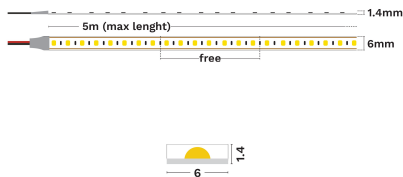

COMPATIBLE WITH

— On/Off Driver: N/A

— Triac Driver: N/A

— Dali Driver: N/A

GENERAL INFORMATION

Product Code	9621541
Product Category	Led Strips
Product Family	Free He
Mounting Location	N/A
Application Environment	Indoor

DIMENSION & WEIGHT

LxWxH (cm)	L:5m 6 mm
Cut out (cm)	N/A
Weight (Kgr)	N/A

MATERIAL & COLOR

Product Color	N/A
Body Material	Aluminium
Cover Material	N/A

APPLICATION & MOUNTING

Ambient Working Temp.	45 C
Type of Protection	IP20
Protection Class IK	N/A
Dimmable	Yes
Type of Dimming (Optional)	Triac/Dali
Mounting type	N/A
Mounting Depth (cm)	N/A
Led Module Replaceable	No
Light Source	Led
Adjustable	No

NOVA LUCE S.A

Schimatari Viotias
32009, Greece

+30 22620 58 121
+30 22620 56 743

info@novaluce.com
www.novaluce.com