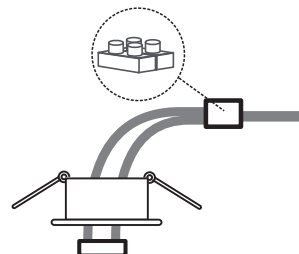

NOVA LUCE

9174151, 9174152

1

Turn off the general switch

2

Create a Cut Out 6.2 cm

3

Connect the wires

4

Press the brackets together to insert it into the hole

5

Fix it into place

6

Insert the bulb by rotate and make adjustments

7

Turn on the general switch