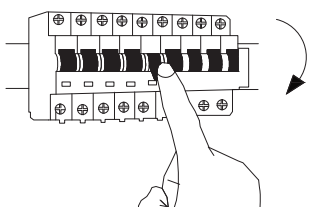

NOVA LUCE

9174151, 9174152

1

Turn off the general switch

2

Create a Cut Out 6.2 cm

3

Connect the wires

4

Press the brackets together to insert it into the hole

5

Fix it into place

6

Insert the bulb by rotate and make adjustments

7

Turn on the general switch