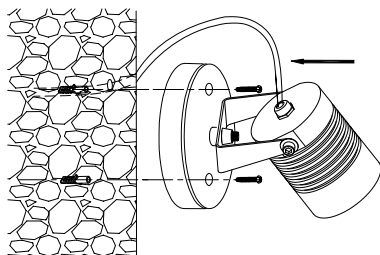

NOVA LUCE

9971451, 9971452

1

Turn off the general switch

2

Create a CutOut
Mark, drill holes & apply plastic anchors

3

Connect wires

4

Fix it in place by tying up the screws

5

Turn on the general switch

6