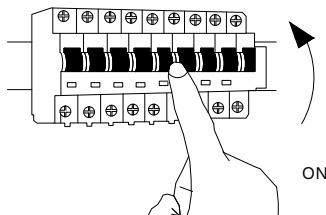

NOVA LUCE

9971451, 9971452

1

Turn off the general switch

2

Create a CutOut
Mark, drill holes & apply plastic anchors

3

Connect wires

4

Fix it in place by tying up the screws

5

Turn on the general switch

6