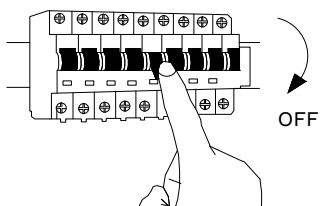

NOVA LUCE

9971451, 9971452

1

Turn off the general switch

2

Create a CutOut
Mark, drill holes & apply plastic anchors

3

Connect wires

4

Fix it in place by tying up the screws

5

Turn on the general switch

6