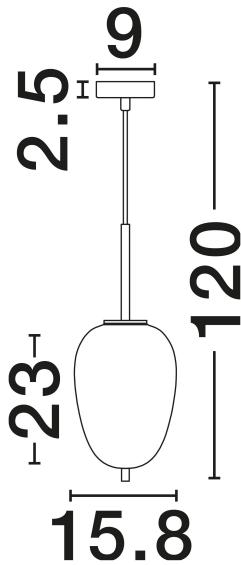

## PRODUCT PHOTOGRAPH

## TECHNICAL DRAWING

## DIMENSION & WEIGHT

LxWxH (cm)	D: 15.8 H1: 23 H2: 120
Cut Out (cm)	N/A
Weight (Kgr)	0.9