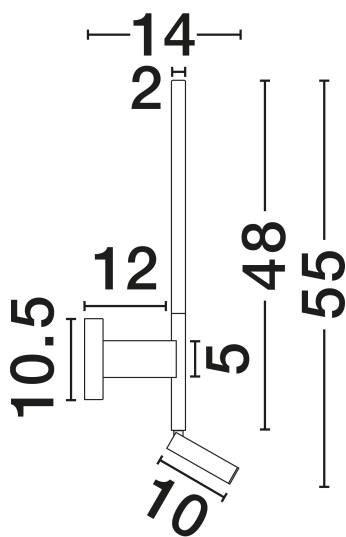

NOVA LUCE

PRODUCT DATASHEET

Version: 001

PRODUCT PHOTOGRAPH

TECHNICAL DRAWING

GENERAL INFORMATION

Product Code	9182812
Collection	Indoor
Product Category	Wall
Product Family	Handy
Mounting Location	Wall
Application Environment	Indoor
Specifications	N/A

DIMENSION & WEIGHT

LxWxH (cm)	L: 2 W: 13.65 H: 55
Cut Out (cm)	N/A
Weight (Kgr)	0.75

MATERIAL & COLOR

Product Color	Sandy Black
Body Material	Aluminium & Acrylic

APPLICATION & MOUNTING

Ambient Working Temp.	Max 45°C
Type of Protection	IP20
Dimmable	No
Type of Dimming	N/A
Mounting type	Surface
Mounting Depth (cm)	N/A
Led Module Replaceable	No
Light Source	LED

Power (Nominal)	8W
Input voltage (Nominal)	220-240V
Mains Frequency	50/60Hz

PHOTOMETRICAL DATA

Luminous Flux	510lm
Color Temperature	3000K
Light Color (Designation)	Warm White

WARRANTY

Warranty	3 Years
----------	----------------