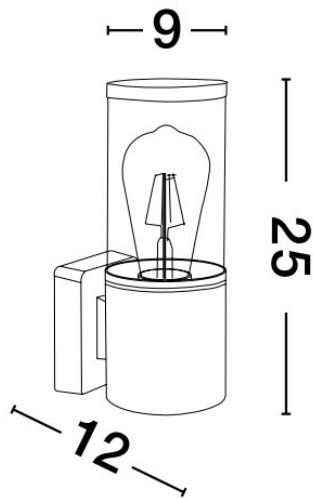

NOVA LUCE

PRODUCT DATASHEET

Version: 001

PRODUCT PHOTOGRAPH

TECHNICAL DRAWING

GENERAL INFORMATION

Product Code	9060181
Collection	Outdoor
Product Category	Wall
Product Family	ZOSIA
Mounting Location	Wall
Application Environment	Outdoor

DIMENSION & WEIGHT

LxWxH (cm)	L: 9 W: 12 H: 25
Cut out (cm)	N/A
Weight (Kgr)	0.6

MATERIAL & COLOR

Product Color	Dark Grey
Body Material	Aluminium-Acrylic

APPLICATION & MOUNTING

Ambient Working Temp.	Max 40 °C
Type of Protection	IP65
Dimmable	No
Type of Dimming (Optional)	N/A
Mounting type	Surface
Mounting Depth (cm)	N/A
Led Module Replaceable	Yes
Light Source	E27