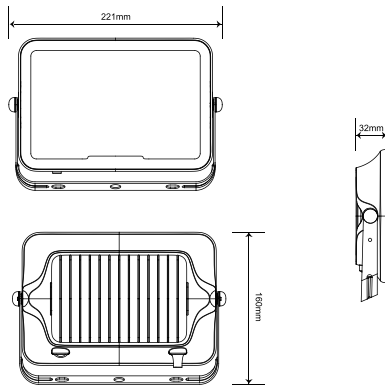

NOVA LUCE

PRODUCT DATASHEET

Version: 001

PRODUCT PHOTOGRAPH

GENERAL INFORMATION

Product Code	9050811
Product Category	Floodlights
Product Family	Grotto
Mounting Location	Ground/Wall
Application Environment	Outdoor

DIMENSION & WEIGHT

LxWxH (cm)	L: 22.1 W: 3.2 H: 16
Cut out (cm)	-
Weight (Kgr)	0.61

TECHNICAL DRAWING

MATERIAL & COLOR

Product Color	Black
Body Material	Aluminium
Cover Material	N/A

APPLICATION & MOUNTING

Ambient Working Temp.	Max 40 oC
Type of Protection	IP66
Protection Class IK	IK06
Dimmable	N/A
Type of Dimming (Optional)	N/A
Mounting type	Surface
Mounting Depth (cm)	N/A
Led Module Replaceable	No
Light Source	Led