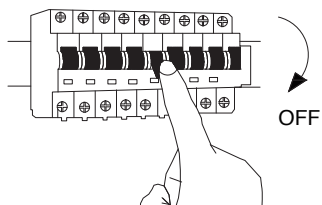

NOVA LUCE

9530213

1

Turn off the general switch

2

Make a 0.6 cm cutout

3

Apply plastic anchors

4

Apply the element in to place

5

Connec the wires

6

Apply the hanging element in
To place

7

Apply the hanging element in
To place