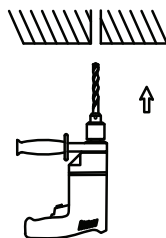

NOVA LUCE

9530213

1

Turn off the general switch

2

Make a 0.6 cm cutout

3

Apply plastic anchors

4

Apply the element in to place

5

Connec the wires

6

Apply the hanging element in
To place

7

Apply the hanging element in
To place