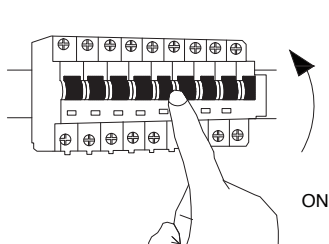

NOVA LUCE

9530213

1

Turn off the general switch

2

Make a 0.6 cm cutout

3

Apply plastic anchors

4

Apply the element in to place

5

Connec the wires

6

Apply the hanging element in
To place

7

Apply the hanging element in
To place

8

Turn on the general switch