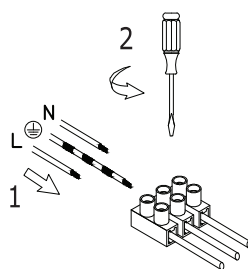

NOVA LUCE

9530213

1

Turn off the general switch

2

Make a 0.6 cm cutout

3

Apply plastic anchors

4

Apply the element in to place

5

Connec the wires

6

Apply the hanging element in
To place

7

Apply the hanging element in
To place