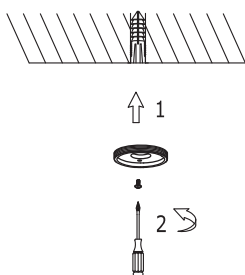

NOVA LUCE

9530213

1

Turn off the general switch

2

Make a 0.6 cm cutout

3

Apply plastic anchors

4

Apply the element in to place

5

Connec the wires

6

Apply the hanging element in
To place

7

Apply the hanging element in
To place