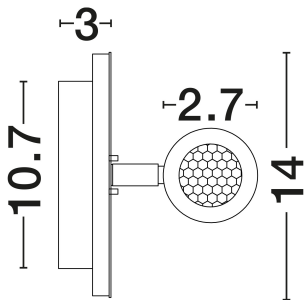

NOVA LUCE

PRODUCT DATASHEET

Version: 001

PRODUCT PHOTOGRAPH

TECHNICAL DRAWING

GENERAL INFORMATION

Product Code	9081221
Collection	Indoor
Product Category	Wall
Product Family	Penor
Mounting Location	Wall
Application Environment	Indoor
Specifications	N/A

DIMENSION & WEIGHT

LxWxH (cm)	D: 14 W: 5.7 H: 14
Cut Out (cm)	N/A
Weight (Kgr)	0.5

MATERIAL & COLOR

Product Color	Sandy White
Body Material	Aluminium & Acrylic

APPLICATION & MOUNTING

Ambient Working Temp.	Max 45°C
Type of Protection	IP20
Dimmable	No
Type of Dimming	N/A
Mounting type	Surface
Mounting Depth (cm)	N/A
Led Module Replaceable	No
Light Source	LED

Power (Nominal)	9W
Input voltage (Nominal)	220-240V
Mains Frequency	50/60Hz

PHOTOMETRICAL DATA

Luminous Flux	780lm
Color Temperature	3000K
Light Color (Designation)	Warm White

WARRANTY

Warranty	3 Years
----------	----------------