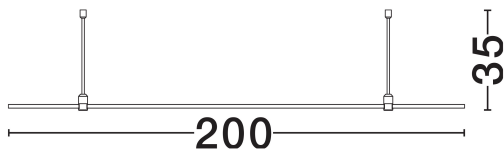

TECHNICAL DRAWING

NOVA LUCE S.A

Schimatari Viotias
32009, Greece

+30 22620 58 121
+30 22620 56 743

info@novaluce.com
www.novaluce.com