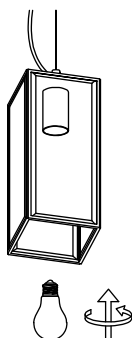

# NOVA LUCE

7152603

1

Turn off the general switch

2

Drill holes  
& apply plastic anchors with screws

3

Connect wires

4

Apply side screws

5

Insert the bulb by rotating

6

Turn on the general switch

7