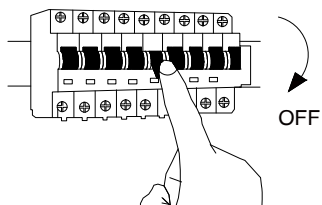

# NOVA LUCE

7152603

1

Turn off the general switch

2

Drill holes  
& apply plastic anchors with screws

3

Connect wires

4

Apply side screws

5

Insert the bulb by rotating

6

Turn on the general switch

7