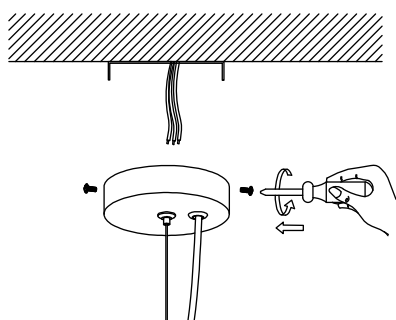

# NOVA LUCE

7152603

1

Turn off the general switch

2

Drill holes  
& apply plastic anchors with screws

3

Connect wires

4

Apply side screws

5

Insert the bulb by rotating

6

Turn on the general switch

7