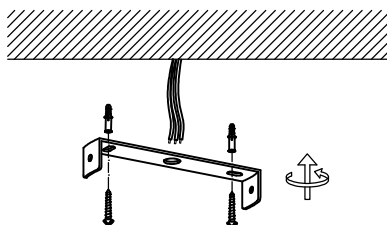

# NOVA LUCE

7152603

1

Turn off the general switch

2

Drill holes  
& apply plastic anchors with screws

3

Connect wires

4

Apply side screws

5

Insert the bulb by rotating

6

Turn on the general switch

7