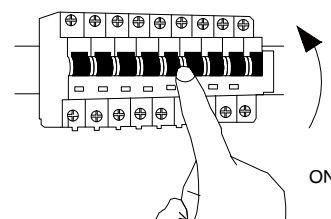

# NOVA LUCE

7152603

1

Turn off the general switch

2

Drill holes  
& apply plastic anchors with screws

3

Connect wires

4

Apply side screws

5

Insert the bulb by rotating

6

Turn on the general switch

7