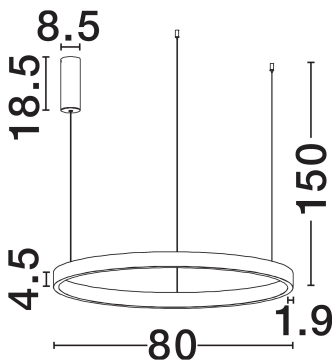

NOVA LUCE

PRODUCT DATASHEET

Version: 001

PRODUCT PHOTOGRAPH

TECHNICAL DRAWING

GENERAL INFORMATION

Product Code	9345664
Collection	Indoor
Product Category	Suspension
Product Family	Elowen
Mounting Location	Wall
Application Environment	Indoor
Specifications	N/A

DIMENSION & WEIGHT

LxWxH (cm)	D: 80 H: 150
Cut Out (cm)	N/A
Weight (Kgr)	2.8

MATERIAL & COLOR

Product Color	Sandy Black
Body Material	Aluminium & Acrylic

APPLICATION & MOUNTING

Ambient Working Temp.	Max 45°C
Type of Protection	IP20
Dimmable	Yes
Type of Dimming	Triac
Mounting type	Surface
Mounting Depth (cm)	N/A
Led Module Replaceable	No
Light Source	LED

Power (Nominal)	77W
Input voltage (Nominal)	220-240V
Mains Frequency	50/60Hz

PHOTOMETRICAL DATA

Luminous Flux	3326lm
Color Temperature	3000K
Light Color (Designation)	Warm White

WARRANTY

Warranty	3 Years
----------	----------------