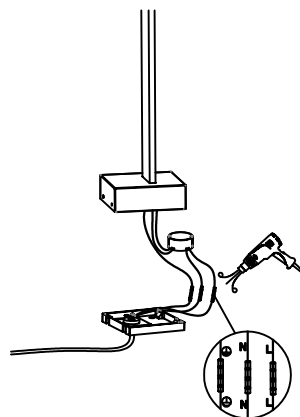

NOVA LUCE

9060245

1

Turn off the general switch

2

Apply screws

3

Connect wires

4

Apply screws

5

Connect wires

6

Apply side screws

4

Connect wires together