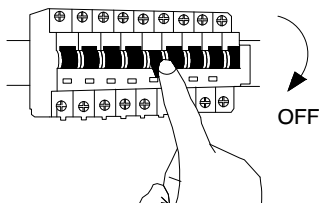

NOVA LUCE

9060245

1

Turn off the general switch

2

Apply screws

3

Connect wires

4

Apply screws

5

Connect wires

6

Apply side screws

4

Connect wires together