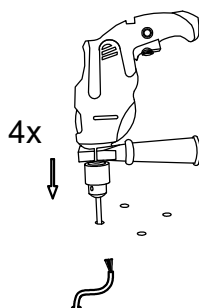

NOVA LUCE

9060245

1

Turn off the general switch

2

Apply screws

3

Connect wires

4

Apply screws

5

Connect wires

6

Apply side screws

4

Connect wires together