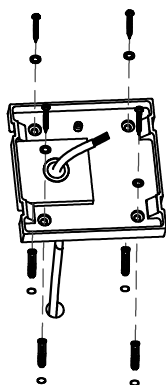

NOVA LUCE

9060245

1

Turn off the general switch

2

Apply screws

3

Connect wires

4

Apply screws

5

Connect wires

6

Apply side screws

4

Connect wires together