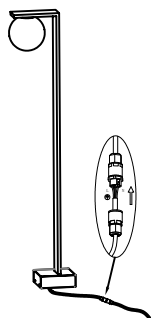

NOVA LUCE

9060245

1

Turn off the general switch

2

Apply screws

3

Connect wires

4

Apply screws

5

Connect wires

6

Apply side screws

4

Connect wires together