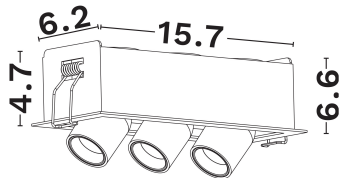

DIMENSION & WEIGHT

LxWxH (cm)	L:15.7 W:6.2 H:6.6 cm
Cut out (cm)	15X5.7
Weight (Kgr)	0,444

TECHNICAL DRAWING

MATERIAL & COLOR

Product Color	White
Body Material	Aluminium
Cover Material	N/A

APPLICATION & MOUNTING