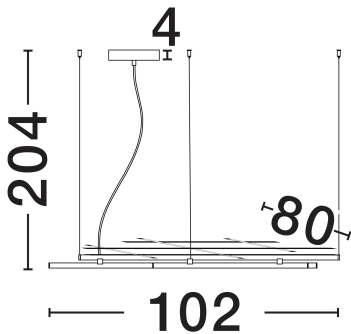

NOVA LUCE

PRODUCT DATASHEET

Version: 001

PRODUCT PHOTOGRAPH

TECHNICAL DRAWING

GENERAL INFORMATION

Product Code	9002055
Collection	Indoor
Product Category	Ceiling
Product Family	Pace
Mounting Location	Wall
Application Environment	Indoor
Specifications	N/A

DIMENSION & WEIGHT

LxWxH (cm)	L: 102 W: 80 H: 204
Cut Out (cm)	N/A
Weight (Kgr)	2

MATERIAL & COLOR

Product Color	Sandy White
Body Material	Aluminium & Acrylic

APPLICATION & MOUNTING

Ambient Working Temp.	Max 45°C
Type of Protection	IP20
Dimmable	Yes
Type of Dimming	Triac
Mounting type	Surface
Mounting Depth (cm)	N/A
Led Module Replaceable	No
Light Source	LED

Power (Nominal)	83W
Input voltage (Nominal)	220-240V
Mains Frequency	50/60Hz

PHOTOMETRICAL DATA

Luminous Flux	4847lm
Color Temperature	3000K
Light Color (Designation)	Warm White

WARRANTY

Warranty	3 Years
----------	----------------