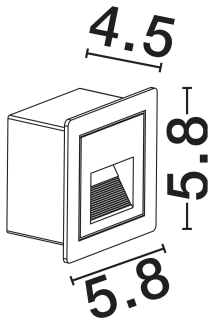

MATERIAL & COLOR

Product Color	Sandy Black
Body Material	Aluminium & Pc

APPLICATION & MOUNTING

Ambient Working Temp.	Max 45 oC
Type of Protection	IP65
Dimmable	No
Type of Dimming	N/A
Mounting type	Surface
Mounting Depth (cm)	N/A
Led Module Replaceable	No
Light Source	LED

NOVA LUCE S.A

Schimatari Viotias
32009, Greece

+30 22620 58 121
+30 22620 56 743

info@novaluce.com
www.novaluce.com