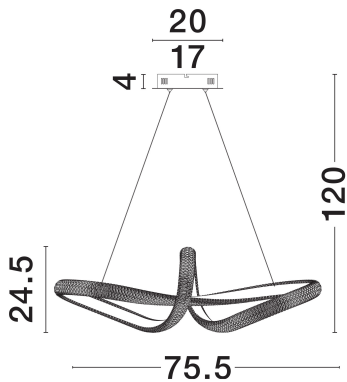

GENERAL INFORMATION

Product Code	9748157
Collection	Indoor
Product Category	Suspension
Product Family	Medora
Mounting Location	Wall
Application Environment	Indoor
Specifications	N/A

DIMENSION & WEIGHT

LxWxH (cm)	D: 75.5 H: 120
Cut Out (cm)	N/A
Weight (Kgr)	1.6

MATERIAL & COLOR

Product Color	Brass Gold
Body Material	Aluminium & Acrylic

APPLICATION & MOUNTING

Ambient Working Temp.	Max 45°C
Type of Protection	IP20
Dimmable	Yes
Type of Dimming	Triac
Mounting type	Surface
Mounting Depth (cm)	N/A
Led Module Replaceable	No
Light Source	LED

NOVA LUCE S.A

Schimatari Viotias
32009, Greece

+30 22620 58 121
+30 22620 56 743

info@novaluce.com
www.novaluce.com