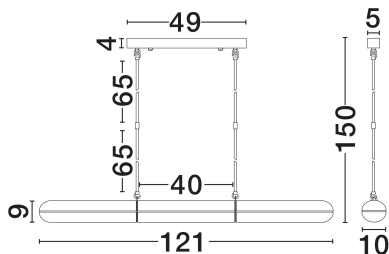

NOVA LUCE

PRODUCT DATASHEET

Version: 001

PRODUCT PHOTOGRAPH

TECHNICAL DRAWING

GENERAL INFORMATION

Product Code	9333205
Collection	Indoor
Product Category	Suspension
Product Family	Gloreo
Mounting Location	Wall
Application Environment	Indoor
Specifications	N/A

DIMENSION & WEIGHT

LxWxH (cm)	L: 120.7 W: 10 H: 150
Cut Out (cm)	N/A
Weight (Kgr)	13

MATERIAL & COLOR

Product Color	Antique Brass
Body Material	Metal & Glass

APPLICATION & MOUNTING

Ambient Working Temp.	Max 45°C
Type of Protection	IP20
Dimmable	Yes
Type of Dimming	Triac
Mounting type	Surface
Mounting Depth (cm)	N/A
Led Module Replaceable	No
Light Source	LED