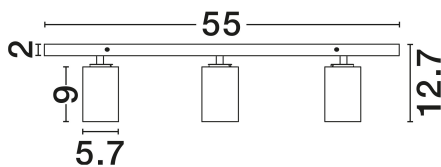

TECHNICAL DRAWING

APPLICATION & MOUNTING

Ambient Working Temp.	Max 45°C
Type of Protection	IP20
Dimmable	Yes
Type of Dimming	N/A
Mounting type	Surface
Mounting Depth (cm)	N/A
Led Module Replaceable	Yes
Light Source	GU10

NOVA LUCE S.A

Schimatari Viotias
32009, Greece

+30 22620 58 121
+30 22620 56 743

info@novaluce.com
www.novaluce.com