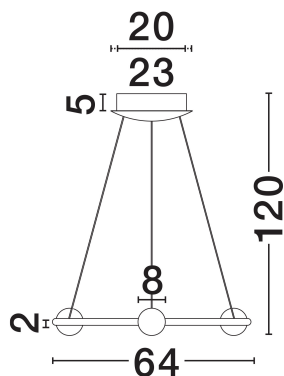

NOVA LUCE

PRODUCT DATASHEET

Version: 001

PRODUCT PHOTOGRAPH

TECHNICAL DRAWING

GENERAL INFORMATION

Product Code	9820600
Collection	Indoor
Product Category	Suspension
Product Family	Celia
Mounting Location	Wall
Application Environment	Indoor
Specifications	N/A

DIMENSION & WEIGHT

LxWxH (cm)	D: 64 W: 64 H: 120
Cut Out (cm)	N/A
Weight (Kgr)	2.5

MATERIAL & COLOR

Product Color	Satin Gold
Body Material	Aluminium & Glass

APPLICATION & MOUNTING

Ambient Working Temp.	Max 45°C
Type of Protection	IP20
Dimmable	Yes
Type of Dimming	Triac
Mounting type	Surface
Mounting Depth (cm)	N/A
Led Module Replaceable	No
Light Source	LED

Power (Nominal)	41W
Input voltage (Nominal)	220-240V
Mains Frequency	50/60Hz

PHOTOMETRICAL DATA

Luminous Flux	2266lm
Color Temperature	3000K
Light Color (Designation)	Warm White

WARRANTY

Warranty	3 Years
----------	----------------