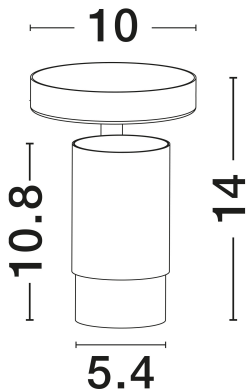

NOVA LUCE

PRODUCT DATASHEET

Version: 001

PRODUCT PHOTOGRAPH

GENERAL INFORMATION

Product Code	9111432
Collection	Indoor
Product Category	Spotlights
Product Family	Pogno
Mounting Location	Spotlights
Application Environment	Indoor
Specifications	N/A

DIMENSION & WEIGHT

LxWxH (cm)	D1: 5.4 D2: 10 H: 14
Cut Out (cm)	N/A
Weight (Kgr)	0.35

MATERIAL & COLOR

Product Color	Sandy Black & Gold
Body Material	Aluminium

TECHNICAL DRAWING

APPLICATION & MOUNTING

Ambient Working Temp.	Max 45°C
Type of Protection	IP20
Dimmable	Yes
Type of Dimming	N/A
Mounting type	Surface
Mounting Depth (cm)	N/A
Led Module Replaceable	Yes
Light Source	GU10

Power (Nominal)	1x10W
Input voltage (Nominal)	100-240V
Mains Frequency	50/60Hz

PHOTOMETRICAL DATA

Luminous Flux	N/A
Color Temperature	N/A
Light Color (Designation)	N/A

WARRANTY

Warranty	3 Years
----------	----------------