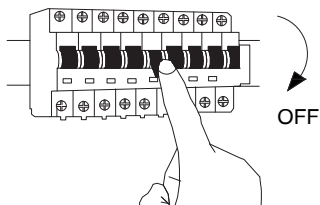

NOVA LUCE

9333075, 9333076

1

Turn off the general switch

2

Align, mark and drill holes
to apply the screws

3

Apply plastic anchors with screws

4

Connect wires

5

Apply side screws to fix it in place

6

Turn on the general switch

7