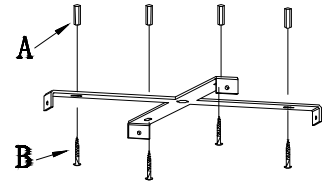

NOVA LUCE

9333075, 9333076

1

Turn off the general switch

2

Align, mark and drill holes
to apply the screws

3

Apply plastic anchors with screws

4

Connect wires

5

Apply side screws to fix it in place

6

Turn on the general switch

7