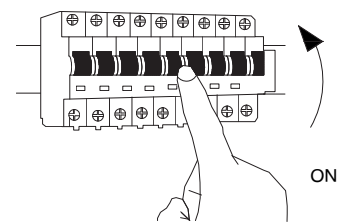

NOVA LUCE

9333075, 9333076

1

Turn off the general switch

2

Align, mark and drill holes
to apply the screws

3

Apply plastic anchors with screws

4

Connect wires

5

Apply side screws to fix it in place

6

Turn on the general switch

7