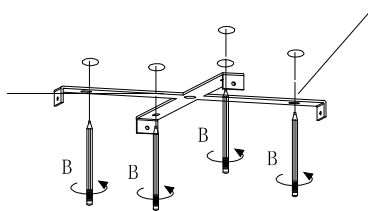

NOVA LUCE

9333075, 9333076

1

Turn off the general switch

2

Align, mark and drill holes
to apply the screws

3

Apply plastic anchors with screws

4

Connect wires

5

Apply side screws to fix it in place

6

Turn on the general switch

7