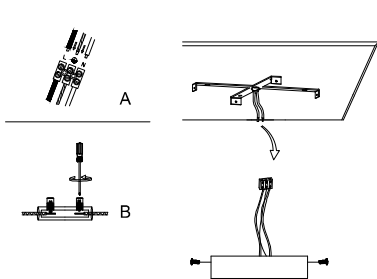

NOVA LUCE

9333075, 9333076

1

Turn off the general switch

2

Align, mark and drill holes
to apply the screws

3

Apply plastic anchors with screws

4

Connect wires

5

Apply side screws to fix it in place

6

Turn on the general switch

7