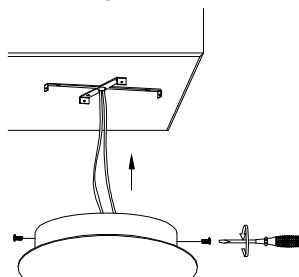

NOVA LUCE

9333075, 9333076

1

Turn off the general switch

2

Align, mark and drill holes
to apply the screws

3

Apply plastic anchors with screws

4

Connect wires

5

Apply side screws to fix it in place

6

Turn on the general switch

7