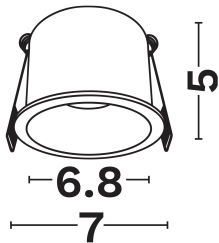

DIMENSION & WEIGHT

LxWxH (cm)	D: 6.8 H: 5 cm
Cut out (cm)	5,8
Weight (Kgr)	N/A

TECHNICAL DRAWING

MATERIAL & COLOR

Product Color	Black
Body Material	Aluminium
Cover Material	N/A

APPLICATION & MOUNTING

Ambient Working Temp.	45 C
Type of Protection	IP20
Protection Class IK	IK03
Dimmable	N/A
Type of Dimming (Optional)	N/A
Mounting type	Recessed
Mounting Depth (cm)	Ceiling
Led Module Replaceable	Yes
Light Source	Led Gu10 / Mr16
Adjustable	No