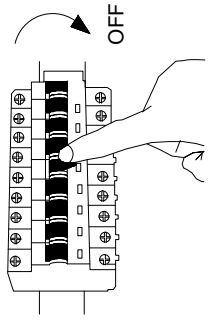

# NOVA LUCE

9011527, 9011528

1. Turn off the general switch
2. Mark & drill holes, apply plastic anchors
3. Tie up screws to make it stable
4. Connect wires
5. Tie up screws to make it stable
6. Turn on the general switch