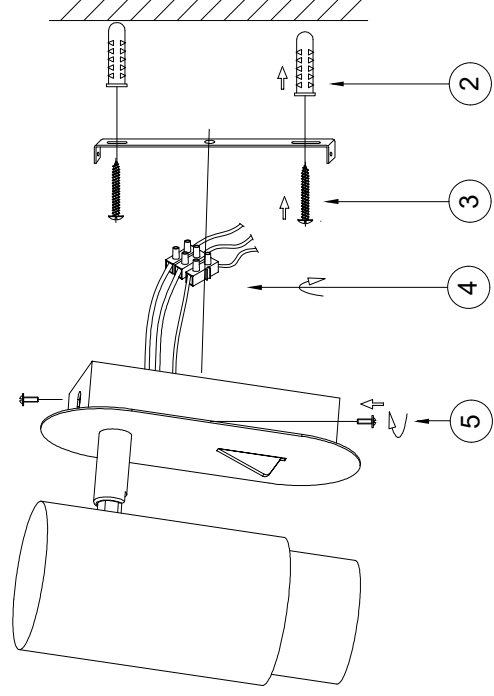

# NOVA LUCE

9011527, 9011528

1. Turn off the general switch
2. Mark & drill holes, apply plastic anchors
3. Tie up screws to make it stable
4. Connect wires
5. Tie up screws to make it stable
6. Turn on the general switch