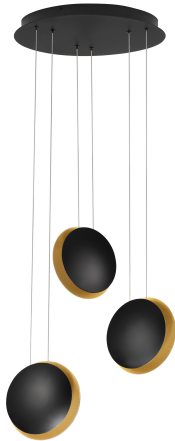

NOVA LUCE

PRODUCT DATASHEET

Version: 001

PRODUCT PHOTOGRAPH

TECHNICAL DRAWING

GENERAL INFORMATION

Product Code	9695249
Collection	Indoor
Product Category	Suspension
Product Family	Shell
Mounting Location	Wall
Application Environment	Indoor
Specifications	N/A

DIMENSION & WEIGHT

LxWxH (cm)	D: 48 H: 120
Cut Out (cm)	N/A
Weight (Kgr)	4

MATERIAL & COLOR

Product Color	Sandy Black & Gold
Body Material	Aluminium

APPLICATION & MOUNTING

Ambient Working Temp.	Max 45°C
Type of Protection	IP20
Dimmable	No
Type of Dimming	N/A
Mounting type	Surface
Mounting Depth (cm)	N/A
Led Module Replaceable	No
Light Source	LED

Power (Nominal)	18W
Input voltage (Nominal)	220-240V
Mains Frequency	50/60Hz

PHOTOMETRICAL DATA

Luminous Flux	357lm
Color Temperature	3000K
Light Color (Designation)	Warm White

WARRANTY

Warranty	3 Years
----------	----------------