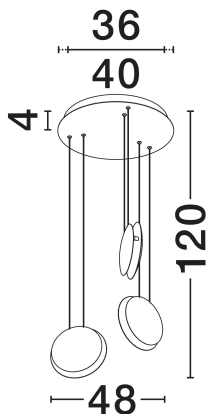

NOVA LUCE

PRODUCT DATASHEET

Version: 001

PRODUCT PHOTOGRAPH

TECHNICAL DRAWING

GENERAL INFORMATION

Product Code	9695249
Collection	Indoor
Product Category	Suspension
Product Family	Shell
Mounting Location	Wall
Application Environment	Indoor
Specifications	N/A

DIMENSION & WEIGHT

LxWxH (cm)	D: 48 H: 120
Cut Out (cm)	N/A
Weight (Kgr)	4

MATERIAL & COLOR

Product Color	Sandy Black & Gold
Body Material	Aluminium

APPLICATION & MOUNTING

Ambient Working Temp.	Max 45°C
Type of Protection	IP20
Dimmable	No
Type of Dimming	N/A
Mounting type	Surface
Mounting Depth (cm)	N/A
Led Module Replaceable	No
Light Source	LED

Power (Nominal)	18W
Input voltage (Nominal)	220-240V
Mains Frequency	50/60Hz

PHOTOMETRICAL DATA

Luminous Flux	357lm
Color Temperature	3000K
Light Color (Designation)	Warm White

WARRANTY

Warranty	3 Years
----------	----------------