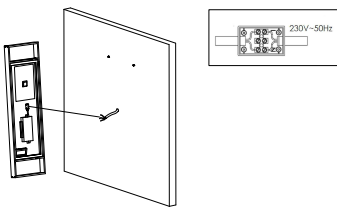

# NOVA LUCE

9006024

1

Turn off the general switch

2

Drill holes

3

Apply screws

4

Apply the nut screw

5

Turn on the general switch

6

Turn on the general switch

LED ON/OFF Demister ON/OFF