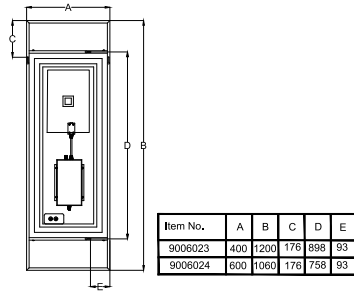

# NOVA LUCE

9006024

1

Turn off the general switch

2

Drill holes

3

Apply screws

4

Apply the nut screw

5

Turn on the general switch

6

Turn on the general switch

LED ON/OFF Demister ON/OFF