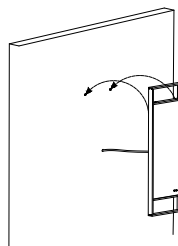

# NOVA LUCE

9006024

1

Turn off the general switch

2

Drill holes

3

Apply screws

4

Apply the nut screw

5

Turn on the general switch

6

Turn on the general switch

LED ON/OFF Demister ON/OFF