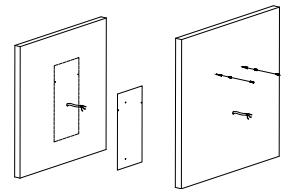

# NOVA LUCE

9006024

1

Turn off the general switch

2

Drill holes

3

Apply screws

4

Apply the nut screw

5

Turn on the general switch

6

Turn on the general switch

LED ON/OFF Demister ON/OFF