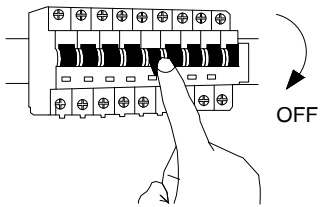

# NOVA LUCE

9006024

1

Turn off the general switch

2

Drill holes

3

Apply screws

4

Apply the nut screw

5

Turn on the general switch

6

Turn on the general switch

LED ON/OFF Demister ON/OFF