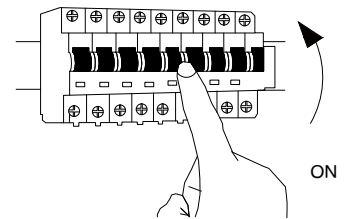

4

Apply the nut screw

5

Turn on the general switch

6

Turn on the general switch

LED ON/OFF Demister ON/OFF