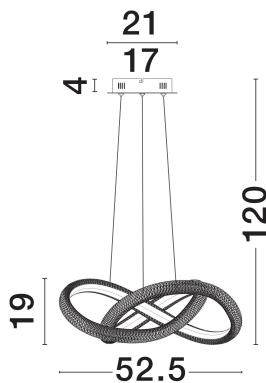

NOVA LUCE

PRODUCT DATASHEET

Version: 001

PRODUCT PHOTOGRAPH

TECHNICAL DRAWING

GENERAL INFORMATION

Product Code	9748155
Collection	Indoor
Product Category	Suspension
Product Family	Medora
Mounting Location	Wall
Application Environment	Indoor
Specifications	N/A

DIMENSION & WEIGHT

LxWxH (cm)	D: 52.5 H: 120
Cut Out (cm)	N/A
Weight (Kgr)	1.8

MATERIAL & COLOR

Product Color	Brass Gold
Body Material	Aluminium & Acrylic

APPLICATION & MOUNTING

Ambient Working Temp.	Max 45°C
Type of Protection	IP20
Dimmable	Yes
Type of Dimming	Triac
Mounting type	Surface
Mounting Depth (cm)	N/A
Led Module Replaceable	No
Light Source	LED

Power (Nominal)	42W
Input voltage (Nominal)	220-240V
Mains Frequency	50/60Hz

PHOTOMETRICAL DATA

Luminous Flux	3600lm
Color Temperature	3000K
Light Color (Designation)	Warm White

WARRANTY

Warranty	3 Years
----------	----------------