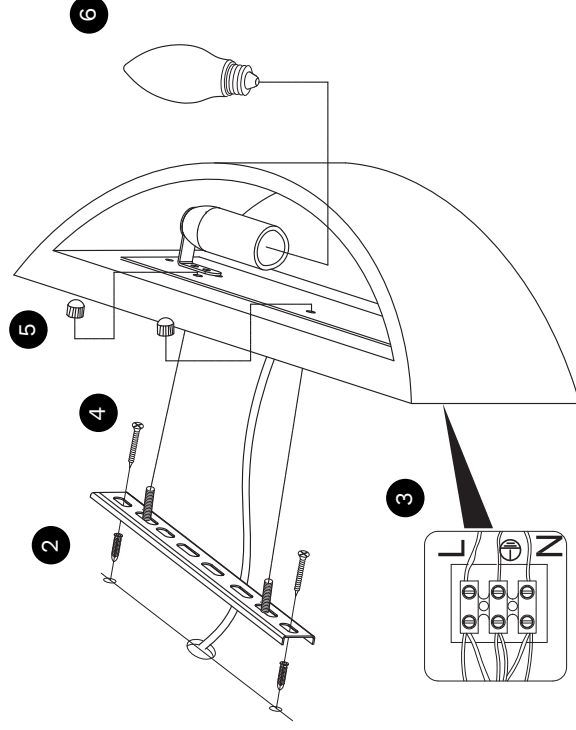

# NOVA LUCE

9540408

1

Turn off the general switch

7

Turn on the general switch

1. Turn off the general switch
2. Drill holes apply plastic anchors with screws
3. Connect wires
4. Apply screws
5. Apply the caps
6. Apply bulb in place
7. Turn on the general switch