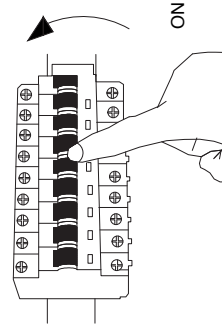

# NOVA LUCE

9540408

1

Turn off the general switch

7

Turn on the general switch

1. Turn off the general switch
2. Drill holes apply plastic anchors with screws
3. Connect wires
4. Apply screws
5. Apply the caps
6. Apply bulb in place
7. Turn on the general switch