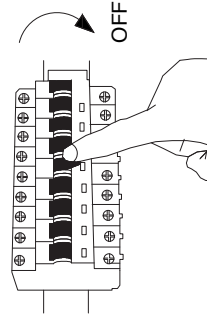

# NOVA LUCE

9540408

1

Turn off the general switch

7

Turn on the general switch

1. Turn off the general switch
2. Drill holes apply plastic anchors with screws
3. Connect wires
4. Apply screws
5. Apply the caps
6. Apply bulb in place
7. Turn on the general switch