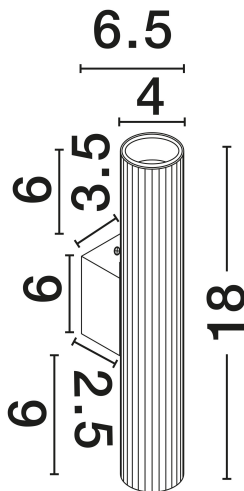

NOVA LUCE

PRODUCT DATASHEET

Version: 001

PRODUCT PHOTOGRAPH

TECHNICAL DRAWING

GENERAL INFORMATION

Product Code	9011469
Collection	Indoor
Product Category	Wall
Product Family	Comet
Mounting Location	Wall
Application Environment	Indoor
Specifications	N/A

DIMENSION & WEIGHT

LxWxH (cm)	D: 4 W: 6.5 H: 18
Cut Out (cm)	N/A
Weight (Kgr)	0.22

MATERIAL & COLOR

Product Color	Sandy White
Body Material	Aluminium

APPLICATION & MOUNTING

Ambient Working Temp.	Max 45°C
Type of Protection	IP20
Dimmable	Yes
Type of Dimming	N/A
Mounting type	Surface
Mounting Depth (cm)	N/A
Led Module Replaceable	Yes
Light Source	MR11/GU10

NOVA LUCE S.A

Schimatari Viotias
32009, Greece

+30 22620 58 121
+30 22620 56 743

info@novaluce.com
www.novaluce.com