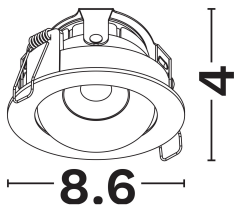

NOVA LUCE

PRODUCT DATASHEET

Version: 001

PRODUCT PHOTOGRAPH

TECHNICAL DRAWING

COMPATIBLE WITH

— On/Off Driver: 9030671

— Triac Driver: 9844008

— Dali Driver: 9621523 / 9844010

GENERAL INFORMATION

Product Code	9110122
Product Category	Downlights
Product Family	Lonza
Mounting Location	Ceiling
Application Environment	Indoor

DIMENSION & WEIGHT

LxWxH (cm)	D:8.6 H:4
Cut out (cm)	7,6
Weight (Kgr)	N/A

Power (Nominal)	7
Input voltage (Nominal)	18Vdc
Mains Frequency	50/60Hz
Output voltage	18Vdc
Output Current	350mA
Power Factor	0.95
Efficiency	>80%
SVM	<0.4
Pst	<1
Class	III

PHOTOMETRICAL DATA

Luminous Flux	602
Luminous Efficacy	86
Color Temperature	2700
Light Color (Designation)	Warm White
CRI	97
SDCM	<3
Beam Angle	36
UGR	<10