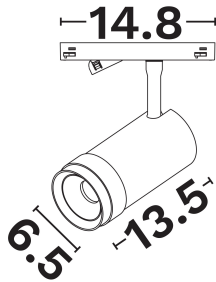

TECHNICAL DRAWING

MATERIAL & COLOR

Product Color	Black
Body Material	Aluminium
Cover Material	N/A

APPLICATION & MOUNTING

Ambient Working Temp.	45 C
Type of Protection	IP20
Protection Class IK	IK04
Dimmable	No
Type of Dimming (Optional)	N/A
Mounting type	Surface
Mounting Depth (cm)	Ceiling/Wall
Led Module Replaceable	No
Light Source	Led
Adjustable	Yes

COMPATIBLE WITH

— On/Off Driver: N/A

— Triac Driver: N/A

— Dali Driver: N/A

NOVA LUCE S.A

Schimatari Viotias
32009, Greece

+30 22620 58 121
+30 22620 56 743

info@novaluce.com
www.novaluce.com