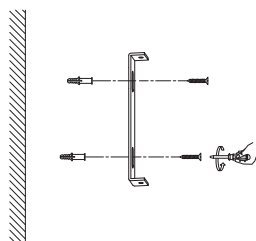

NOVA LUCE

9060275 9060276
9060277 9060278

1

Turn off the general switch

2

Drill holes & apply plastic anchors

3

Connect the wires

4

Apply side screws

5

Turn on the general switch