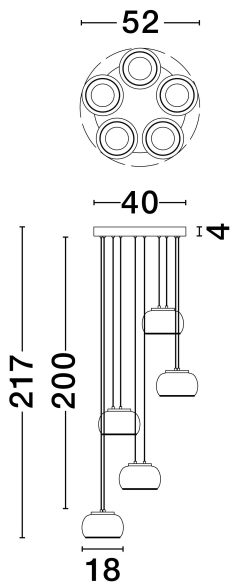

## PRODUCT PHOTOGRAPH

## TECHNICAL DRAWING

## DIMENSION & WEIGHT

LxWxH (cm)	D: 52 H: 217
Cut Out (cm)	N/A
Weight (Kgr)	4.2