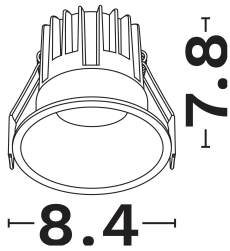

NOVA LUCE

PRODUCT DATASHEET

Version: 001

PRODUCT PHOTOGRAPH

GENERAL INFORMATION

Product Code	9580644
Product Category	Downlights
Product Family	Luella
Mounting Location	Ceiling
Application Environment	Indoor

DIMENSION & WEIGHT

LxWxH (cm)	D: 8.5 H:7.5
Cut out (cm)	7,5
Weight (Kgr)	N/A

TECHNICAL DRAWING

MATERIAL & COLOR

Product Color	Black
Body Material	Aluminium
Cover Material	N/A

APPLICATION & MOUNTING

Ambient Working Temp.	45 C
Type of Protection	IP20
Protection Class IK	IK03
Dimmable	Yes
Type of Dimming (Optional)	Triac/Dali
Mounting type	Recessed
Mounting Depth (cm)	Ceiling
Led Module Replaceable	No
Light Source	Led
Adjustable	No

Luminous Flux	1037
Luminous Efficacy	79.8
Color Temperature	4000
Light Color (Designation)	Neutral White
CRI	>90
SDCM	<3
Beam Angle	38
UGR	<19

LIFESPAN

Lifetime	50000
----------	--------------

CERTIFICATES