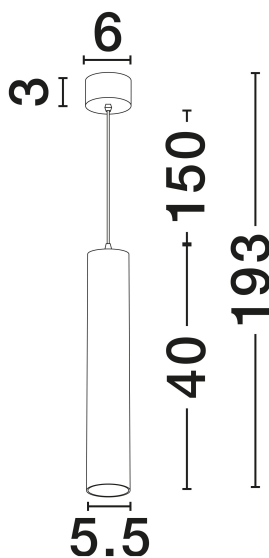

NOVA LUCE

PRODUCT DATASHEET

Version: 001

PRODUCT PHOTOGRAPH

TECHNICAL DRAWING

GENERAL INFORMATION

Product Code	9011336
Collection	Indoor
Product Category	Suspension
Product Family	Mare
Mounting Location	Suspension
Application Environment	Indoor
Specifications	N/A

DIMENSION & WEIGHT

LxWxH (cm)	D: 5.5 H1: 40 H2: 183
Cut Out (cm)	N/A
Weight (Kgr)	0.64

MATERIAL & COLOR

Product Color	Sandy White
Body Material	Aluminium

APPLICATION & MOUNTING

Ambient Working Temp.	Max 45°C
Type of Protection	IP20
Dimmable	Yes
Type of Dimming	N/A
Mounting type	Surface
Mounting Depth (cm)	N/A
Led Module Replaceable	Yes
Light Source	GU10

Power (Nominal)	1x10W
Input voltage (Nominal)	100-240V
Mains Frequency	50/60Hz

PHOTOMETRICAL DATA

Luminous Flux	N/A
Color Temperature	N/A
Light Color (Designation)	N/A

WARRANTY

Warranty	3 Years
----------	----------------