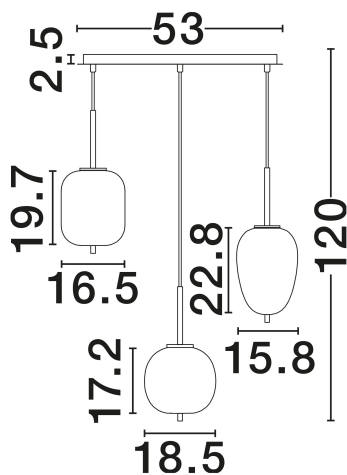

TECHNICAL DRAWING

GENERAL INFORMATION

Product Code	9624099
Collection	Indoor
Product Category	Suspension
Product Family	Lato
Mounting Location	Ceiling
Application Environment	Indoor
Specifications	N/A

DIMENSION & WEIGHT

LxWxH (cm)	L: 53 W: 9 H: 120
Cut Out (cm)	N/A
Weight (Kgr)	3

MATERIAL & COLOR

Product Color	Opal & Black
Body Material	Glass & Metal

APPLICATION & MOUNTING

Ambient Working Temp.	Max 45°C
Type of Protection	IP20
Dimmable	Yes
Type of Dimming	N/A
Mounting type	Surface
Mounting Depth (cm)	N/A
Led Module Replaceable	Yes
Light Source	E14

NOVA LUCE S.A

Schimatari Viotias
32009, Greece

+30 22620 58 121
+30 22620 56 743

info@novaluce.com
www.novaluce.com