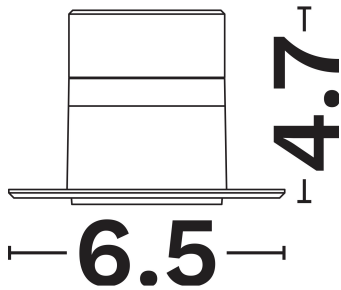

NOVA LUCE

PRODUCT DATASHEET

Version: 001

PRODUCT PHOTOGRAPH

GENERAL INFORMATION

Product Code	9492888
Collection	Indoor
Product Category	Ceiling
Product Family	Notic
Mounting Location	Wall
Application Environment	Indoor
Specifications	N/A

DIMENSION & WEIGHT

LxWxH (cm)	D: 6.5 H: 4.6
Cut Out (cm)	N/A
Weight (Kgr)	0.529

MATERIAL & COLOR

Product Color	Sandy Black
Body Material	Aluminium

TECHNICAL DRAWING

APPLICATION & MOUNTING

Ambient Working Temp.	Max 45°C
Type of Protection	IP20
Dimmable	N/A
Type of Dimming	N/A
Mounting type	Surface
Mounting Depth (cm)	N/A
Led Module Replaceable	N/A
Light Source	N/A

NOVA LUCE S.A

Schimatari Viotias
32009, Greece

+30 22620 58 121
+30 22620 56 743

info@novaluce.com
www.novaluce.com