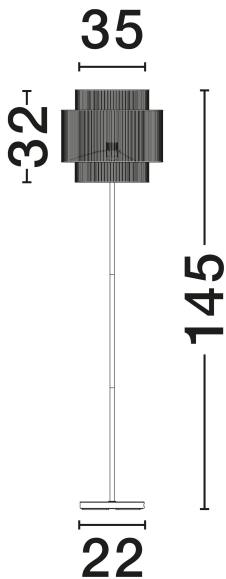

NOVA LUCE

PRODUCT DATASHEET

Version: 001

PRODUCT PHOTOGRAPH

TECHNICAL DRAWING

GENERAL INFORMATION

Product Code	9001081
Collection	Indoor
Product Category	Floor
Product Family	Lito
Mounting Location	Floor
Application Environment	Indoor
Specifications	N/A

DIMENSION & WEIGHT

LxWxH (cm)	D: 35 H: 145
Cut Out (cm)	N/A
Weight (Kgr)	3.2

MATERIAL & COLOR

Product Color	Sandy Black
Body Material	Metal & Straw

APPLICATION & MOUNTING

Ambient Working Temp.	Max 45°C
Type of Protection	IP20
Dimmable	No
Type of Dimming	N/A
Mounting type	Surface
Mounting Depth (cm)	N/A
Led Module Replaceable	Yes
Light Source	E27

Power (Nominal)	1x12W
Input voltage (Nominal)	100-240V
Mains Frequency	50/60Hz

PHOTOMETRICAL DATA

Luminous Flux	N/A
Color Temperature	N/A
Light Color (Designation)	N/A

WARRANTY

Warranty	3 Years
----------	----------------