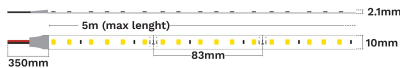

NOVA LUCE

PRODUCT DATASHEET

Version: 001

PRODUCT PHOTOGRAPH

TECHNICAL DRAWING

COMPATIBLE WITH

— On/Off Driver: N/A

— Triac Driver: N/A

— Dali Driver: N/A

GENERAL INFORMATION

Product Code	9621536
Product Category	Led Strips
Product Family	D2W
Mounting Location	N/A
Application Environment	Indoor

DIMENSION & WEIGHT

LxWxH (cm)	n W:10 mm H:2.1 mm
Cut out (cm)	N/A
Weight (Kgr)	N/A

MATERIAL & COLOR

Product Color	N/A
Body Material	Aluminium
Cover Material	N/A

APPLICATION & MOUNTING

Ambient Working Temp.	45 C
Type of Protection	IP20
Protection Class IK	N/A
Dimmable	Yes
Type of Dimming (Optional)	Triac/Dali
Mounting type	N/A
Mounting Depth (cm)	N/A
Led Module Replaceable	No
Light Source	Led
Adjustable	No

NOVA LUCE S.A

Schimatari Viotias
32009, Greece

+30 22620 58 121
+30 22620 56 743

info@novaluce.com
www.novaluce.com