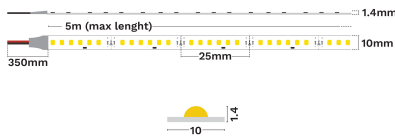

COMPATIBLE WITH

— On/Off Driver: N/A

— Triac Driver: N/A

— Dali Driver: N/A

GENERAL INFORMATION

Product Code	9540103
Product Category	Led Strips
Product Family	Honor Plus
Mounting Location	N/A
Application Environment	Indoor

DIMENSION & WEIGHT

LxWxH (cm)	L:5m 10 mm
Cut out (cm)	N/A
Weight (Kgr)	N/A

MATERIAL & COLOR

Product Color	N/A
Body Material	Aluminium
Cover Material	N/A

APPLICATION & MOUNTING

Ambient Working Temp.	45 C
Type of Protection	IP20
Protection Class IK	N/A
Dimmable	Yes
Type of Dimming (Optional)	Triac/Dali
Mounting type	N/A
Mounting Depth (cm)	N/A
Led Module Replaceable	No
Light Source	Led
Adjustable	No

NOVA LUCE S.A

Schimatari Viotias
32009, Greece

+30 22620 58 121
+30 22620 56 743

info@novaluce.com
www.novaluce.com