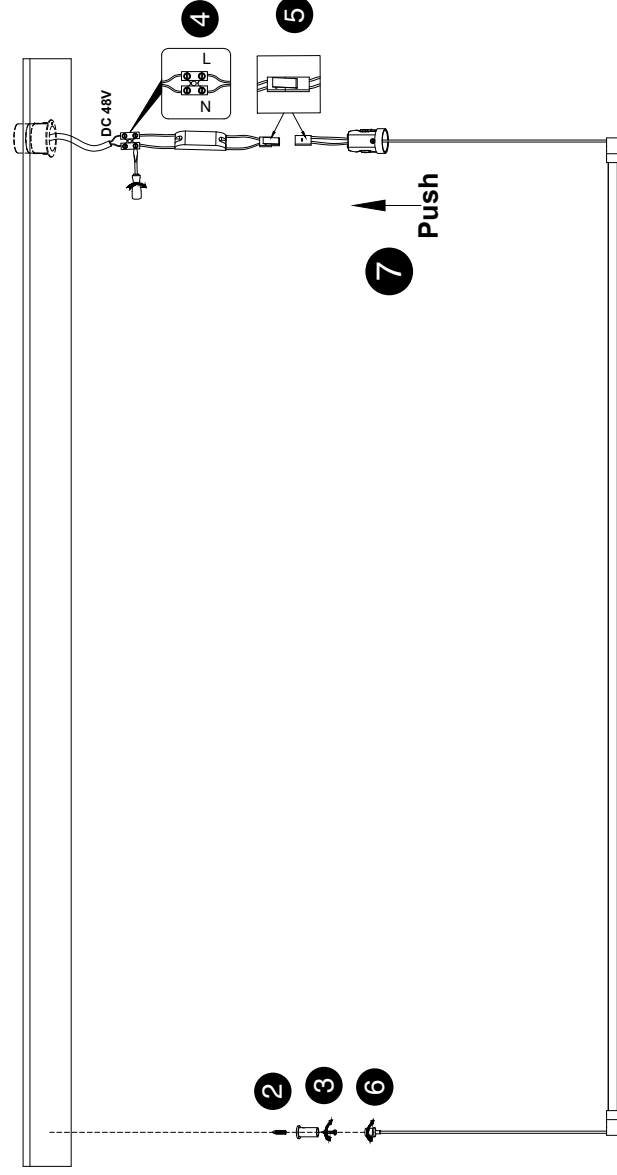

NOVA LUCE

9492908

1. Turn off the general switch
2. Drill holes & apply plastic anchors
3. Apply the screw through Hanging element
4. Connect the wires
5. Push to click in place
6. Rotate to put it in place
7. Push it to put it in place
8. Turn on the general switch