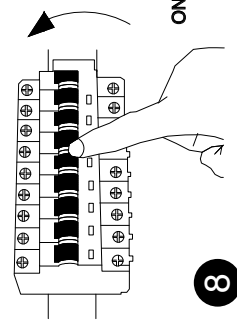

NOVA LUCE

9492908

1. Turn off the general switch
2. Drill holes & apply plastic anchors
3. Apply the screw through Hanging element
4. Connect the wires
5. Push to click in place
6. Rotate to put it in place
7. Push it to put it in place
8. Turn on the general switch