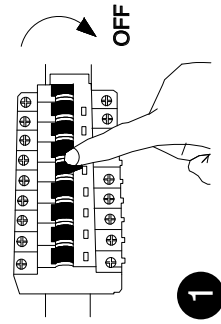

NOVA LUCE

9492908

1. Turn off the general switch
2. Drill holes & apply plastic anchors
3. Apply the screw through Hanging element
4. Connect the wires
5. Push to click in place
6. Rotate to put it in place
7. Push it to put it in place
8. Turn on the general switch