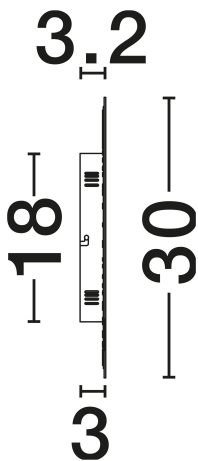

PRODUCT PHOTOGRAPH

TECHNICAL DRAWING

GENERAL INFORMATION

Product Code	9248152
Collection	Indoor
Product Category	Wall
Product Family	Cyrclle
Mounting Location	Wall
Application Environment	Indoor
Specifications	N/A

DIMENSION & WEIGHT

LxWxH (cm)	D: 30 W: 3.2 H: 30
Cut Out (cm)	N/A
Weight (Kgr)	0.5

MATERIAL & COLOR

Product Color	Sandy White
Body Material	Aluminium & Acrylic

APPLICATION & MOUNTING

Ambient Working Temp.	Max 45°C
Type of Protection	IP20
Dimmable	No
Type of Dimming	N/A
Mounting type	Surface
Mounting Depth (cm)	N/A
Led Module Replaceable	No
Light Source	LED

NOVA LUCE

PRODUCT DATASHEET

Version: 001

ELECTRICAL DATA

Power (Nominal)	23W
Input voltage (Nominal)	220-240V
Mains Frequency	50/60Hz

PHOTOMETRICAL DATA

Luminous Flux	1380lm
Color Temperature	3000K
Light Color (Designation)	Warm White