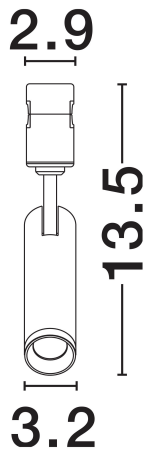

NOVA LUCE

PRODUCT DATASHEET

Version: 001

PRODUCT PHOTOGRAPH

TECHNICAL DRAWING

GENERAL INFORMATION

Product Code	9180562
Collection	Indoor
Product Category	Accessories
Product Family	Tag
Mounting Location	N/A
Application Environment	Indoor
Specifications	N/A

DIMENSION & WEIGHT

LxWxH (cm)	D: 3.2 H: 13.5
Cut Out (cm)	N/A
Weight (Kgr)	0

MATERIAL & COLOR

Product Color	Sandy Black
Body Material	Aluminium

APPLICATION & MOUNTING

Ambient Working Temp.	Max 45°C
Type of Protection	IP20
Dimmable	No
Type of Dimming	N/A
Mounting type	Surface
Mounting Depth (cm)	N/A
Led Module Replaceable	No
Light Source	LED

Power (Nominal)	5W
Input voltage (Nominal)	220-240V
Mains Frequency	50/60Hz

PHOTOMETRICAL DATA

Luminous Flux	330lm
Color Temperature	3000K
Light Color (Designation)	Warm White

WARRANTY

Warranty	3 Years
----------	----------------