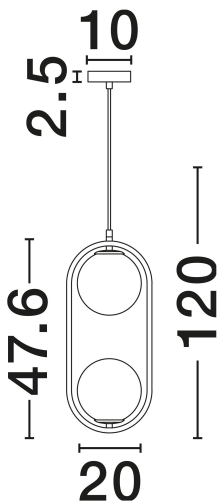

NOVA LUCE

PRODUCT DATASHEET

Version: 001

PRODUCT PHOTOGRAPH

TECHNICAL DRAWING

GENERAL INFORMATION

Product Code	9988171
Collection	Indoor
Product Category	Suspension
Product Family	Obitar
Mounting Location	Ceiling
Application Environment	Indoor
Specifications	N/A

DIMENSION & WEIGHT

LxWxH (cm)	L: 20 W: 15 H: 120
Cut Out (cm)	N/A
Weight (Kgr)	1.2

MATERIAL & COLOR

Product Color	Opal & Brass Gold
Body Material	Glass & Metal

APPLICATION & MOUNTING

Ambient Working Temp.	Max 45°C
Type of Protection	IP20
Dimmable	Yes
Type of Dimming	N/A
Mounting type	Surface
Mounting Depth (cm)	N/A
Led Module Replaceable	Yes
Light Source	G9

Power (Nominal)	2x5W
Input voltage (Nominal)	100-240V
Mains Frequency	50/60Hz

PHOTOMETRICAL DATA

Luminous Flux	N/A
Color Temperature	N/A
Light Color (Designation)	N/A

WARRANTY

Warranty	3 Years
----------	----------------