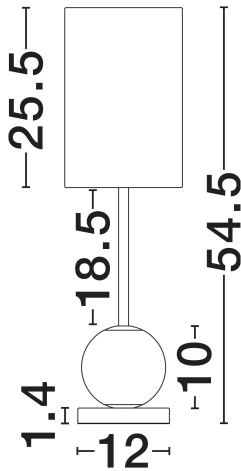

TECHNICAL DRAWING

GENERAL INFORMATION

Product Code	9695210
Collection	Indoor
Product Category	Table
Product Family	Brille
Mounting Location	Table
Application Environment	Indoor
Specifications	N/A

DIMENSION & WEIGHT

LxWxH (cm)	D: 15.4 H: 54.5
Cut Out (cm)	N/A
Weight (Kgr)	2.5

MATERIAL & COLOR

Product Color	Gold
Body Material	Aluminium & Acrylic

APPLICATION & MOUNTING

Ambient Working Temp.	Max 45°C
Type of Protection	IP20
Dimmable	No
Type of Dimming	N/A
Mounting type	Surface
Mounting Depth (cm)	N/A
Led Module Replaceable	No
Light Source	LED

NOVA LUCE S.A

Schimatari Viotias
32009, Greece

+30 22620 58 121
+30 22620 56 743

info@novaluce.com
www.novaluce.com