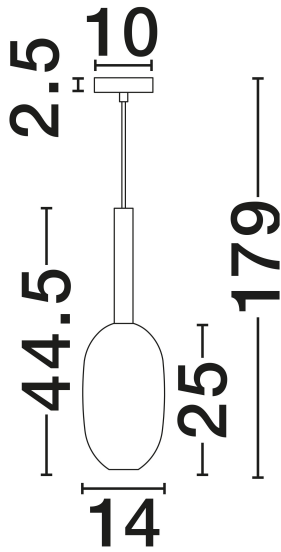

NOVA LUCE

PRODUCT DATASHEET

Version: 001

PRODUCT PHOTOGRAPH

TECHNICAL DRAWING

GENERAL INFORMATION

Product Code	9028833
Collection	Indoor
Product Category	Suspension
Product Family	Amelia
Mounting Location	Ceiling
Application Environment	Indoor
Specifications	N/A

DIMENSION & WEIGHT

LxWxH (cm)	D: 14 H: 179
Cut Out (cm)	N/A
Weight (Kgr)	0.7

MATERIAL & COLOR

Product Color	Clear & Sandy Gold
Body Material	Glass & Metal

APPLICATION & MOUNTING

Ambient Working Temp.	Max 45°C
Type of Protection	IP20
Dimmable	N/A
Type of Dimming	N/A
Mounting type	Surface
Mounting Depth (cm)	N/A
Led Module Replaceable	Yes
Light Source	G9

Power (Nominal)	1x5W
Input voltage (Nominal)	100-240V
Mains Frequency	50/60Hz

PHOTOMETRICAL DATA

Luminous Flux	N/A
Color Temperature	N/A
Light Color (Designation)	N/A

WARRANTY

Warranty	3 Years
----------	----------------